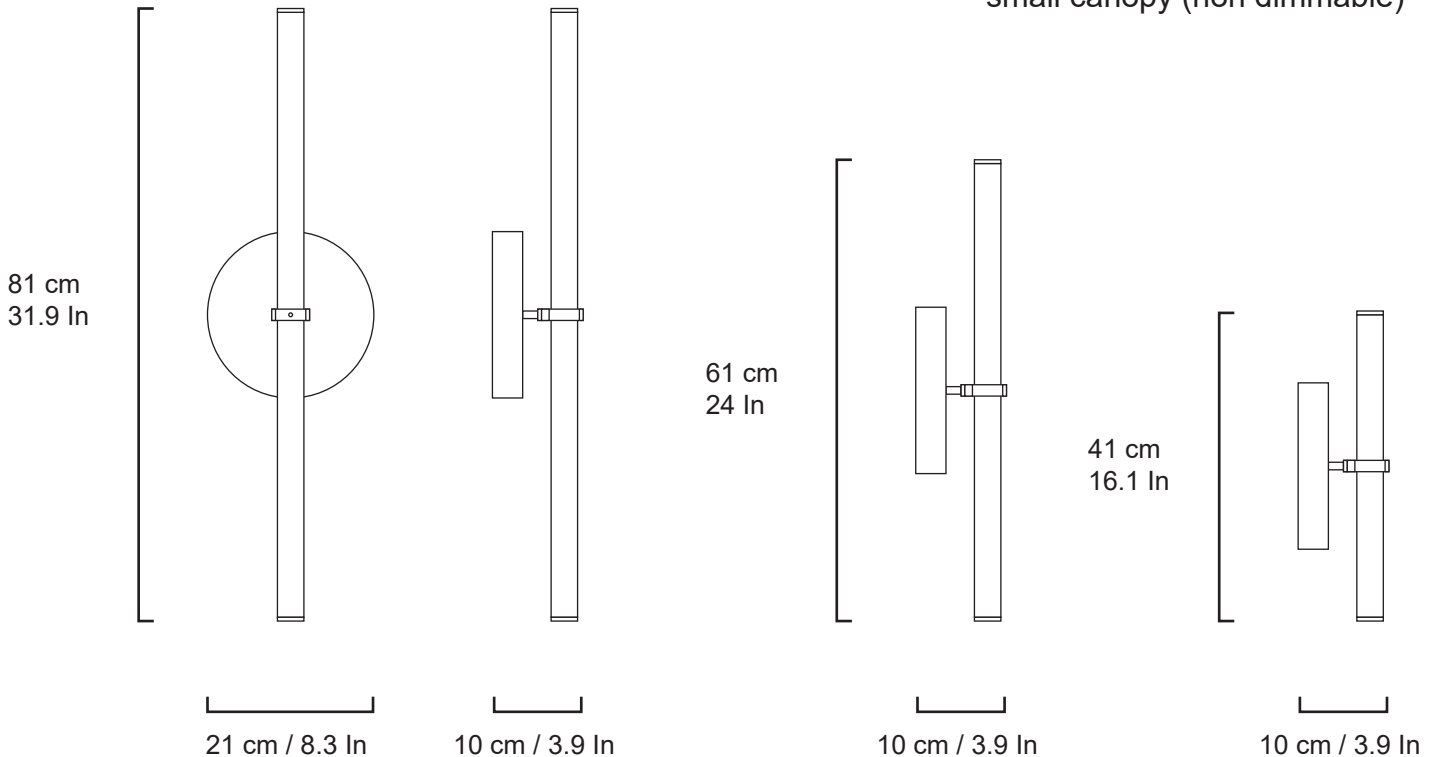

Available in 80/60/40 cm and
small canopy (non dimmable)

Light Object 014

Product:
NHLO014

Dimensions:
L 10 cm / 3.9 In
W 21 cm / 8.3 In
H 81 cm / 31.9 In

Also available in:
H 61 cm / 24 In
H 41 cm / 16.1 In

Materials:
Brass, Acrylic tube

Weight:
0.5 kg / 1.1 lbs

Sconce / Wall light fixture

Finishes/Colors:
Polished brass
Satin brass
Natural brass

Canopy:
DIA 21 cm / 8.26 In
H 4.5 cm / 1.77 In
Available in
matching finish

Also available
non-dimmable small
canopy:
DIA 10 cm / 3.9 In
H 2 cm / 0.8 In
Available in
matching finish

240V Illumination:
Light: LED
Wattage: 17.3W
Temperature: 2700K
Color: Warm White
LED Life: 40,000 Hours
LED driver: MW PWM-40
Dimming: DIM DALI

110V Illumination:
Light: LED
Wattage: 17.3W
Temperature: 2700K
Color: Warm White
LED Life: 40,000 Hours
LED driver: MW PWM-40
Dimming: DIM DALI