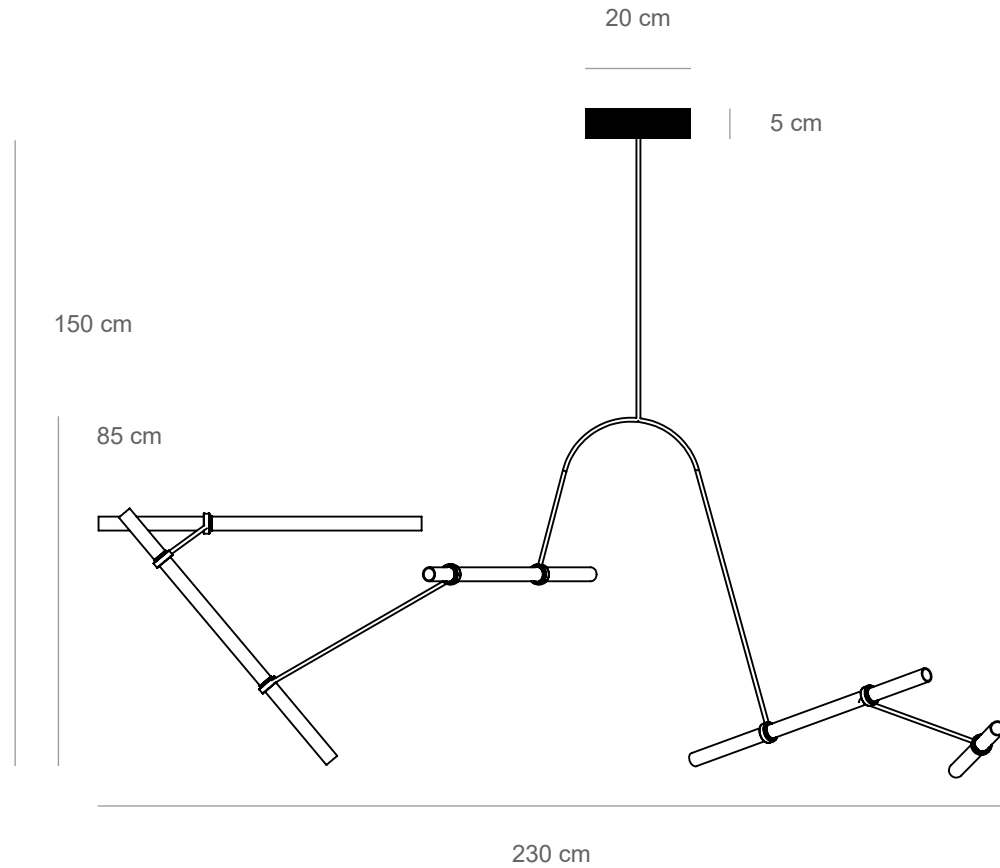

# Tube pendant

technical details

No. 4

Materials: brass pipe, acrylic tube, LED lights  
Light: flexible LED strip light, 80W, 24V - UL listed

Color temperature: 2700K warm white

Dimensions: 230 cm x 150 cm (height to order)

Light tube diameter: 35 mm

Light tube length: 5x 80 cm

Brass pipe diameter: 10 mm

Number of light tubes: 5

Voltage: 110-240

CE Approved

Assembled by hand in Berlin studio from costume components.

Available finishes: polished brass, natural brass, black, white